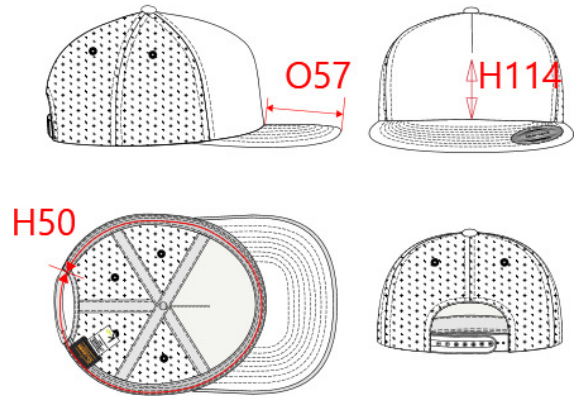

**REFERENCE :** KP911

**SIZES :** U

**COMPOSITION :**

Material 2 : Cotton / Polyester twill 60/40 - 205y For full peak and crown button 60%cotton / 40%polyester

: Multispandex Laminated fabric with foam 6mm

Outer fabric in polyester jersey

100% Polyester - 105 gsm

Mesh : Polyester mesh - 195y For side and back crown panels

100%polyester

**ARTICLE WEIGHT :**

74 gr/pc

DESCRIPTION
<b>Français :</b> Casquette Trucker classique - 5 panneaux
<b>English :</b> Classic Trucker cap - 5 panels
<b>Nederlands :</b> Klassieke Flexfit® Truckerpet - 5 panelen
<b>Deutsch :</b> Trucker-Kappe - 5-Panel-Cap
<b>Español :</b> Gorra Trucker clásica - 5 paneles
<b>Italiano :</b> Cappellino Trucker classico - 5 pannelli
<b>Português :</b> Boné Trucker clássico 5 painéis

COLORS	PANTONE SERIGRAPHIE
Black / Black / Black	Black / Black / Black
Black / White / Black	Black / White / Black
Navy / White / Navy	433C / White / 433C
Red / White / Red	200C / White / 200C

MEASUREMENT	
Description	U
<b>H50</b> Tour de tête / Head measurement	58
<b>O57</b> Deep of the peak on baseball cap	6,50
<b>H114</b> Height of the crown on front part	8,20

CARE LABEL

PACKING	
Box	100 pcs / box U => L:60cm W:40cm H:40cm GW:12.91kg NW:9.21kg