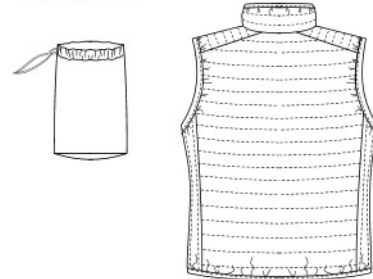

Main fabric : Polyamide 380T PA coating- 35 For inside garment and pockets 100%polyamide

Wad 1 : Padding Polyester fake down (micro broken) - 260/270 Inside body,sleeve and hood 100%polyester

WEIGHT :

Main fabric : 35 gsm

Fabric 2 : 47gsm

Main fabric : 35 gsm

Wad 1 : 260/270 gsm

TECHNICAL DETAIL :

Coating for fake down proof

ARTICLE WEIGHT :

295 gr/pc

DESCRIPTION	COLORS	PANTONE SERIGRAPHIE
Français : Doudoune légère sans manches femme	Black	Black
English : Ladies' lightweight sleeveless down jacket	Navy	433C
Nederlands : Lichte damesbodywarmer	Light royal blue	653C
Deutsch : Leichte Damen-Steppweste	Red	200C
Español : Chaqueta acolchada ligero para mujer	Marl dark grey	Based on 446C
Italiano : Piumino donna leggero senza maniche	Marl silver	Based on 877C
Português : Colete de senhora acolchoado leve	White	White

MEASUREMENT							
Description	XS	S	M	L	XL	XXL	
H05 (L) Hauteur totale / Total height	60	62	64	66	68	70	
W05 1/2 largeur poitrine sous binding/ 1/2 chest width under binding	46	49	52	55	58	61	

CARE LABEL				